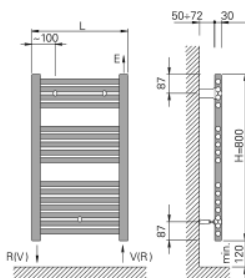

The **NOVA LITTLE TOWEL RAIL** combines an elegant design with digital high technology which allows the control of the temperature in 3 different modes: comfort, economy and anti-freeze. They also have a “boost” function which consists in a rapid heating during two hours. It is available in two finishes: white and chrome.

TECHNICAL DATA:

- Steel body
- Vertical tubes 30x40 mm, 1,5 mm thickness
- Horizontal tubes \varnothing 22 x 1,2 mm thickness
- Max. working pressure 8 bar
- Max. working temperature 95°C
- Power input 230 V/1 ph, 50hz with earth connection
- IP-44 shell, Class II double insulation electrical protection
- Heating element with thermostat, safety thermal cut-off and 1m connection cable
- White (RAL 9016) or chrome finish
- Vertical installation

NOVA LITTLE TOWEL RAIL

With plug and Digital programmable thermostat

Modelo	Alto mm	Ancho mm	Peso Kg	Nº de tubos	Potencia resistecia W
NOVA LITTLE	800	500	10,5	16	400

2
YEARS
GARANTEE