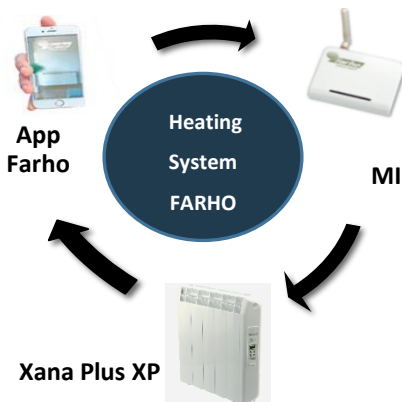

The Xana Plus - XP allows programming and controlling the temperature through a mobile device from anywhere in the world, thanks to the MI Farho unit and the free app Farho Control. The XP model combines high performance with great ease of operation via a intuitive menu. The temperature can be configured in up to six different time slots independently for each day of the week, heating the space only when the user chooses it to.

XANA PLUS - XP

TECHNICAL CHARACTERISTICS:

Digital Chrono thermostat with programmable weekly and daily time (Up to 6 slots per day) settings, option to be control locally or remotely.

- Booster Function: Allow to heat the area at maximum power, quicker..
- General operation switch.
- Safety heat limiter.
- Double side ABS V0 end panels.
- Double probe, electronic, NTC and high precision ($\pm 0,2^{\circ}\text{C}$).
- Includes with wall metal bracket kit, for set up.
- Injected aluminum frame with white Epoxy finish, weather and corrosion proof.
- 1" metal-clad electrical resistor, made of AISI-304 stainless steel tube, low energy and maximum heat efficiency
- FARHOIL high temperature, thermal fluid with a resistance -40°C to 330°C range, high heat conducting capacity and low vapor pressure.
- Power range from 330 W up to 1.650 W @ 220 V.
- Internal Volume per element 0,51 Lt.
- Maximum thermal emission per element 174,4 W*

* According UNE 9.015-83 $\Delta t = 60^{\circ}\text{C}$

Temperature	QUICK SELECTION TABLE				
	Very mild	Mild	Cold	Very cold	Extreme
3 elements	6,6	6,2	6	5,6	5,4
5 elements	10	9,4	9	8,4	8
7 elements	13,2	12,6	12	11,4	10,8
9 elements	16,6	15,8	15	14,2	13,6
11 elements	20	18,8	18	17	16,2
13 elements	23,2	22	21	20	19
15 elements	26,6	25,2	24	22,8	21,8