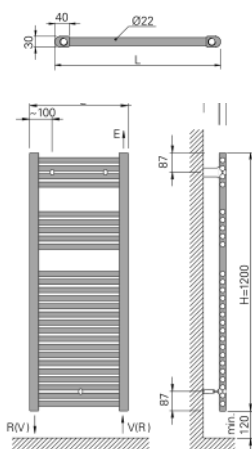

The **NOVA DECO** Tower Rail combines an attractive design for your home with high digital technology. It has a "boost" function consisting of a fast heating 1 to 5 hours.

FEATURES

- Steel body
- Maximum working pressure 8 bar
- Maximum working temperature 95°C
- Power 230 V – 1 ph, 50 hz with ground.
- Protection grade IP-44 Class II
- Resistance with thermostat, thermo fuse for security and cable of 1 mt
- Vertical installation

MODEL	Power W	Height mm	Width mm	Weight KG
Nova DECO Anthracite Little	400	788	500	13,9
Nova DECO Anthracite	800	1.106	500	18,7
Nova DECO Anthracite XL	800	1.742	500	26,7

2

Years
warranty