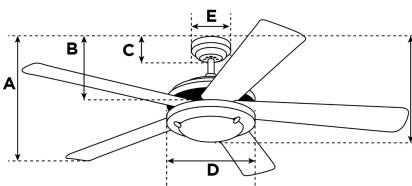

Item Number 7211240

Princess Euro Ceiling Fan

105 cm Dark Pewter/Chrome Finish Reversible Blades
(Silver/Graphite) Spot Lights

Specifications

Size.....	105 cm
Blades.....	Reversible MDF Blades (Silver/Graphite)
Blade Pitch.....	11°
Approved Location.....	Indoor
Suggested Room Size.....	For rooms up to 20 m ²
Down Rod.....	10 cm
Installation.....	Dual Mount System
Max. Ceiling Angle.....	18°
Lead Wire.....	15 cm
Light Bulb Usage.....	Use (3) GU10 Base Lamps, 50 Watt Maximum (not included)
Control	Remote/Wall Control Adaptable
Motor Finish.....	Dark Pewter/Chrome
Motor Material	Silicon Steel Motor 153mm x 10mm
Reverse Airflow.....	Yes
Noise Level.....	47 db(A)
Capacitor	Dual
Weight net/gross.....	4,7 / 5,3 kg
Box Dimensions.....	22,5 x 20 x 42,5 cm
EAN Code.....	4895105610461

Warranty

Ceiling fans backed by our extended Warranty have a 10 year motor warranty and a 2-year warranty on all other parts.

A. Top of Canopy to Bottom of Blades	26 cm
B. Top of Canopy to Bottom of Switch House	30 cm
C. Top of Canopy to Bottom of Canopy	6,2 cm
D. Width of Motor Housing.....	17 cm
E. Width of Canopy.....	13 cm
F. Top of Canopy to Bottom of Glass	40 cm